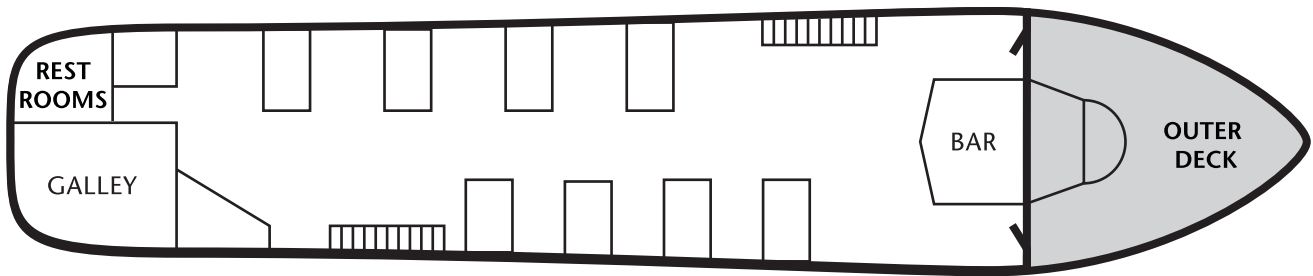

HORNBLOWER®
CRUISES & EVENTS

EMERALD HORNBLOWER

Length: 85 feet • USCG: 150 Guests
Dining Capacity: 90 Guests • Cocktail Capacity: 120 Guests

MAIN DECK

UPPER DECK