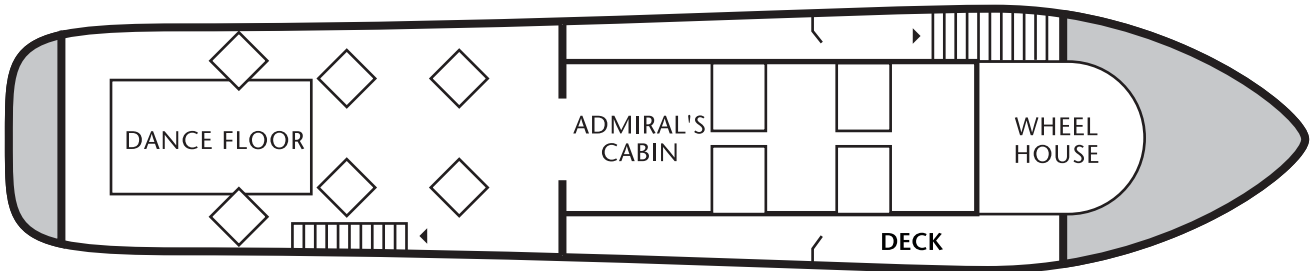

HORNBLOWER®
CRUISES & EVENTS

EMERALD HORNBLOWER

Length: 85 feet • USCG: 150 Guests
Dining Capacity: 90 Guests • Cocktail Capacity: 120 Guests

MAIN DECK

UPPER DECK