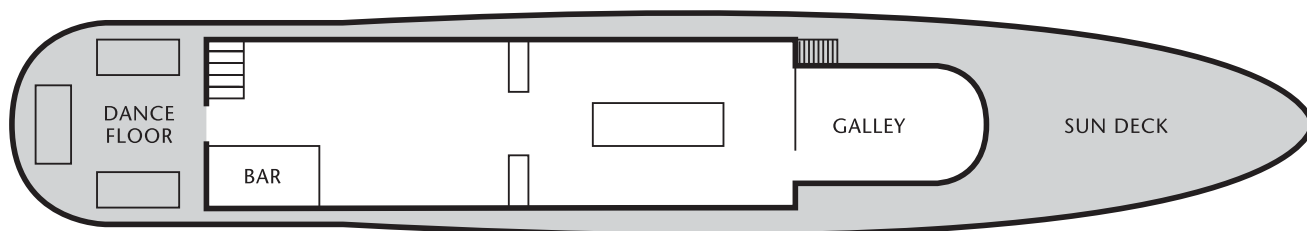

HIGH SPIRITS

Length: 112 feet • USCG: 150 Guests
Dining Capacity: 150 Guests • Cocktail Capacity: 150 Guests

MAIN DECK

UPPER DECK