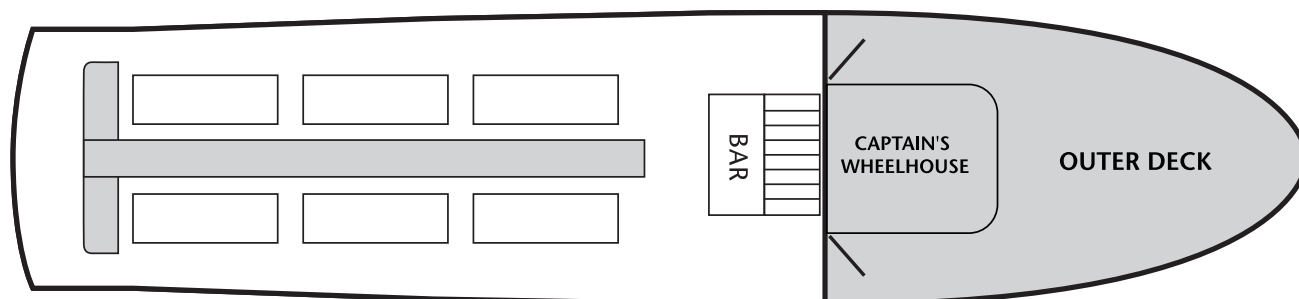

NEWPORT HORNBLOWER

Length: 85 feet • USCG: 150 Guests
Dining Capacity: 80 Guests • Cocktail Capacity: 100 Guests

MAIN DECK

UPPER DECK