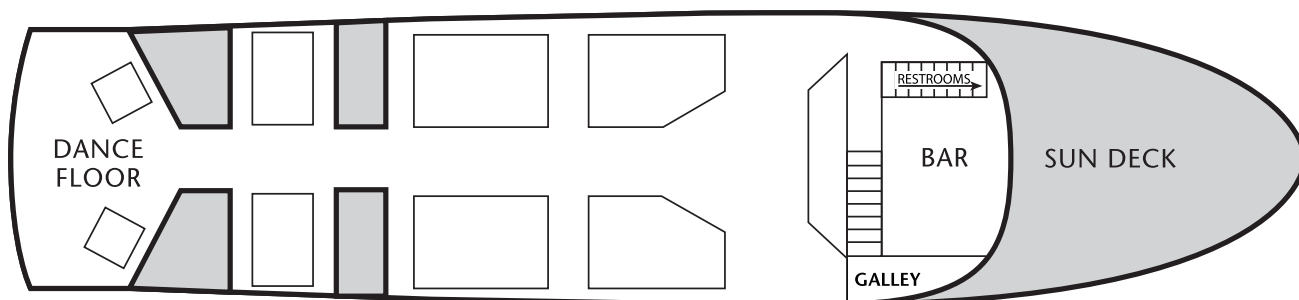

NEWPORT HORNBLOWER

Length: 85 feet • USCG: 150 Guests
Dining Capacity: 80 Guests • Cocktail Capacity: 100 Guests

MAIN DECK

UPPER DECK