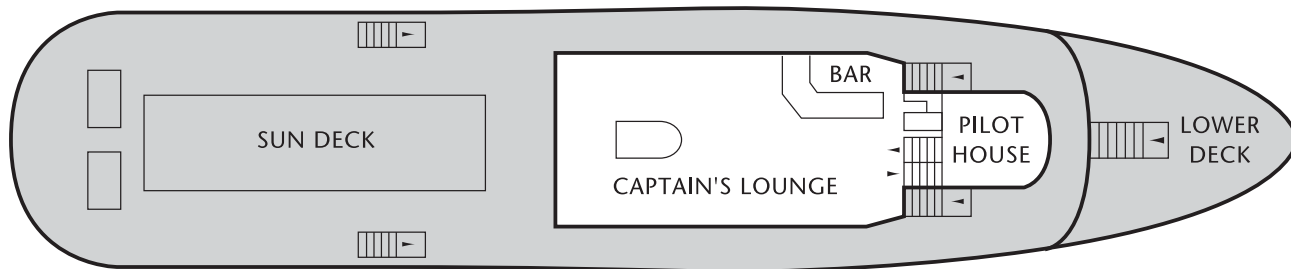

LORD HORNBLOWER

Length: 151 feet • USCG: 850 Guests
Dining Capacity: 700 Guests • Cocktail Capacity: 500 Guests

MAIN DECK

CLERESTORY DECK

UPPER DECK