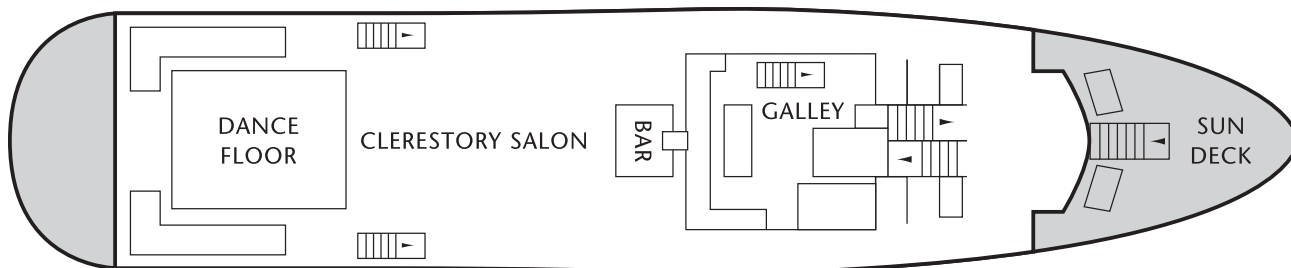

LORD HORNBLOWER

Length: 151 feet • USCG: 850 Guests
Dining Capacity: 700 Guests • Cocktail Capacity: 500 Guests

MAIN DECK

CLERESTORY DECK

UPPER DECK