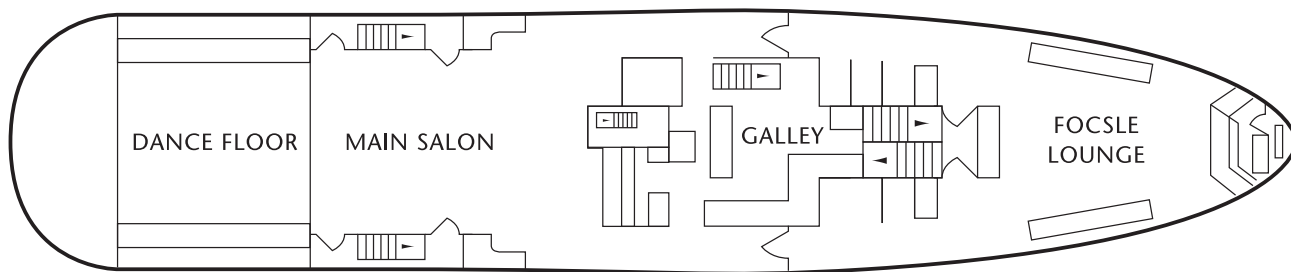

LORD HORNBLOWER

Length: 151 feet • USCG: 850 Guests
Dining Capacity: 700 Guests • Cocktail Capacity: 500 Guests

MAIN DECK

CLERESTORY DECK

UPPER DECK