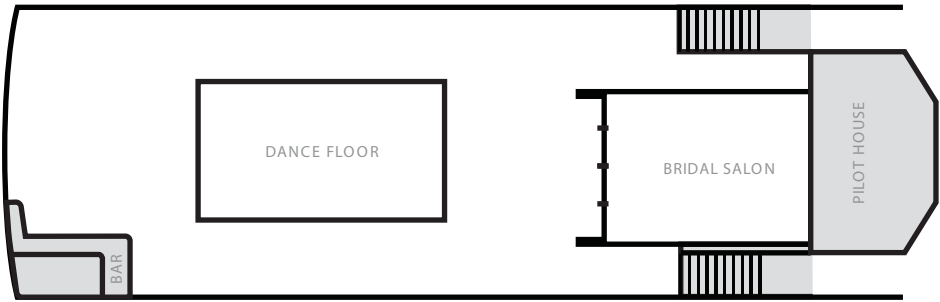

DREAM ON

Length: 105 feet • Seated Meals: 150 Guests
Buffet Meals: 200 Guests • Cocktails: 250 Guests

MAIN DECK

UPPER DECK