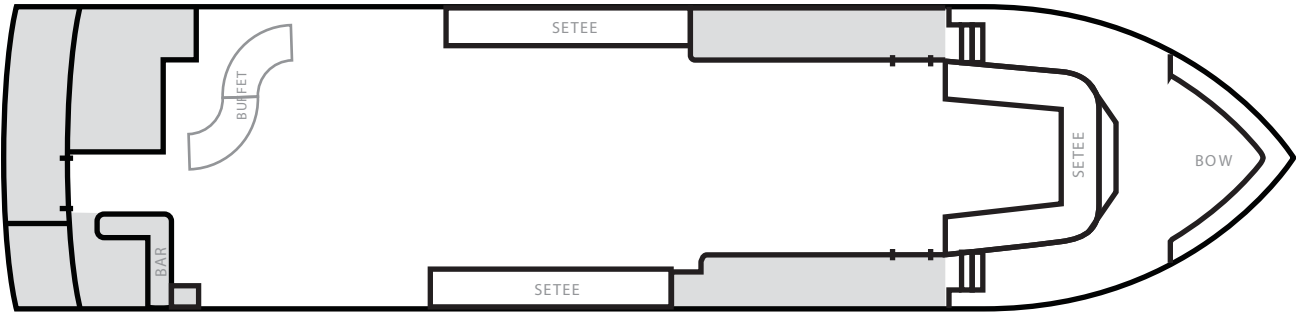

DREAM ON

Length: 105 feet • Seated Meals: 150 Guests
Buffet Meals: 200 Guests • Cocktails: 250 Guests

MAIN DECK

UPPER DECK