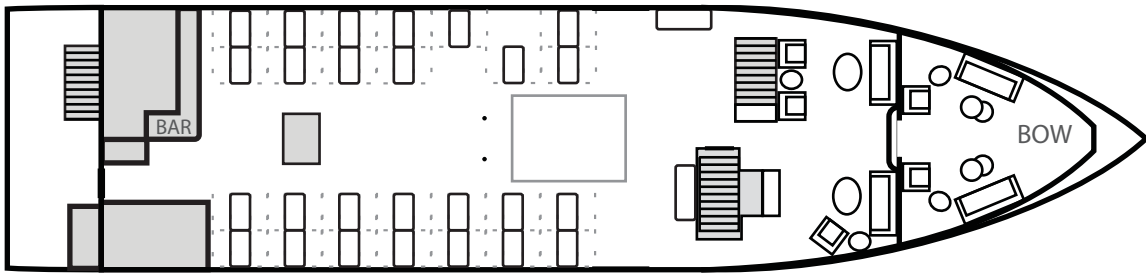

HORNBLOWER[®]
CRUISES & EVENTS

ENTERTAINER

Length: 145 feet • Seated Meals: 408 Guests
Buffet Meals: 497 Guests • Cocktails: 550 Guests

MAIN DECK

UPPER DECK