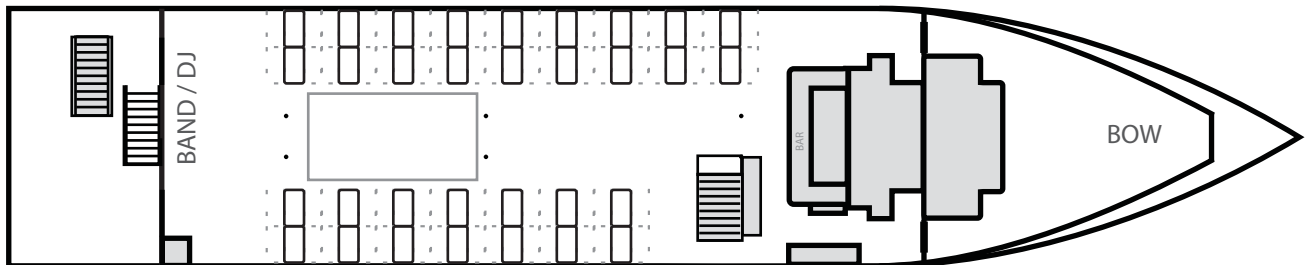

HORNBLOWER[®]
CRUISES & EVENTS

ENTERTAINER

Length: 145 feet • Seated Meals: 408 Guests
Buffet Meals: 497 Guests • Cocktails: 550 Guests

MAIN DECK

UPPER DECK