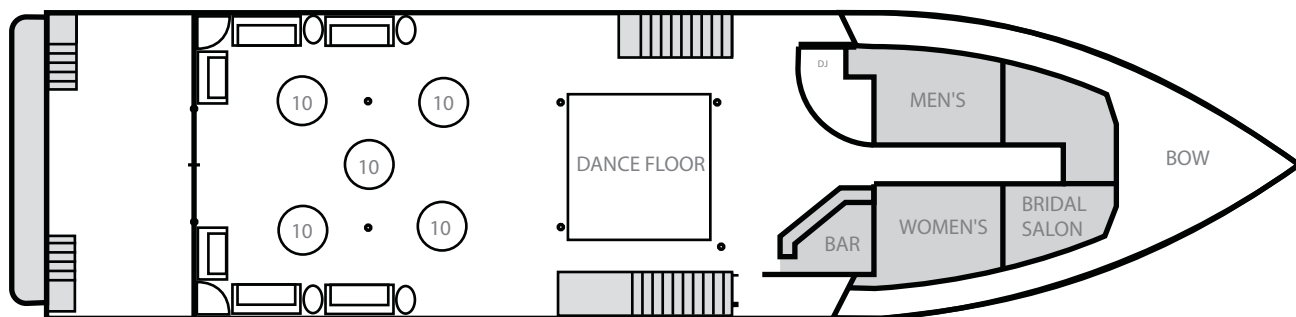

ENDLESS DREAMS

Length: 140 feet • Seated Meals: 350 Guests
Buffet Meals: 450 Guests • Cocktails: 450 Guests

MAIN DECK

UPPER DECK