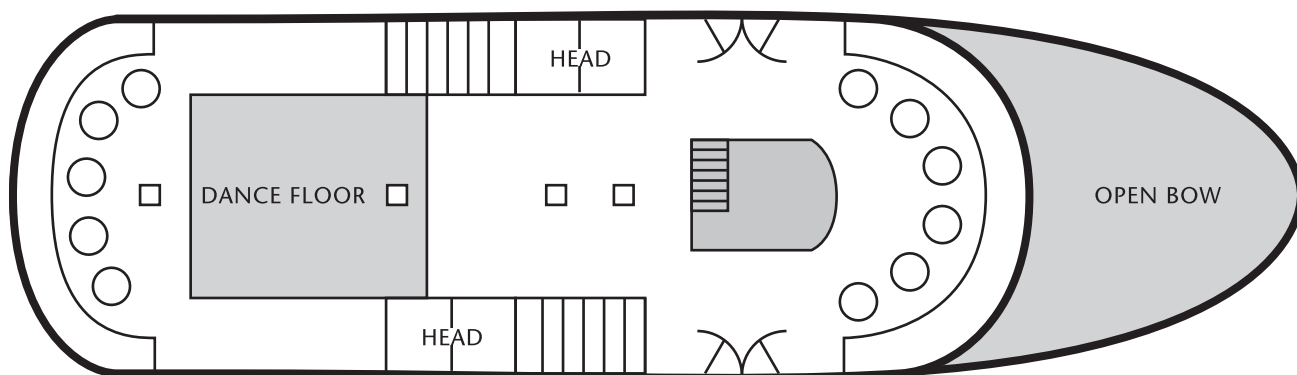

MARINA HORNBLOWER

Length: 80 feet • Seated Meals: 150 Guests
Buffet Meals: 180 Guests • Cocktails: 180 Guests

MAIN DECK

UPPER DECK