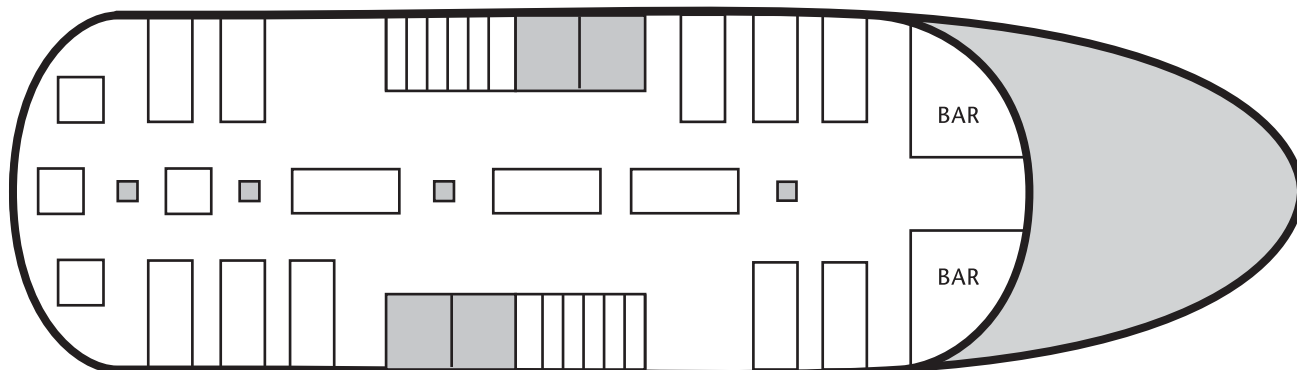

MARINA HORNBLOWER

Length: 80 feet • Seated Meals: 150 Guests
Buffet Meals: 180 Guests • Cocktails: 180 Guests

MAIN DECK

UPPER DECK