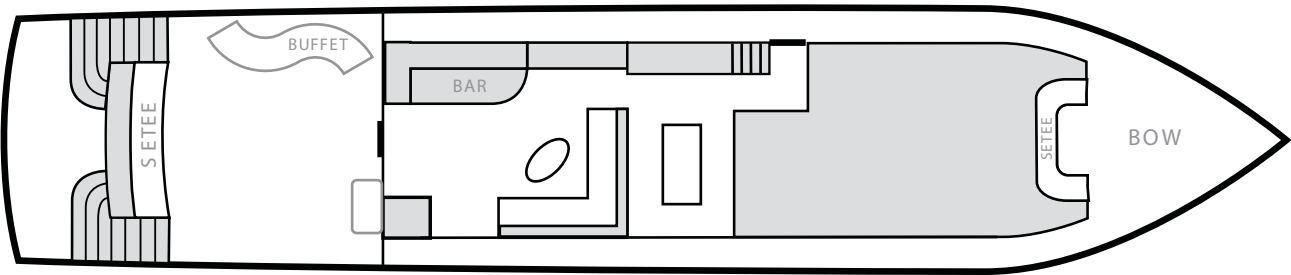

MOJO

Length: 100 feet • Seated Meals: 56 Guests
Buffet Meals: 90 Guests • Cocktails: 125 Guests

MAIN DECK

UPPER DECK