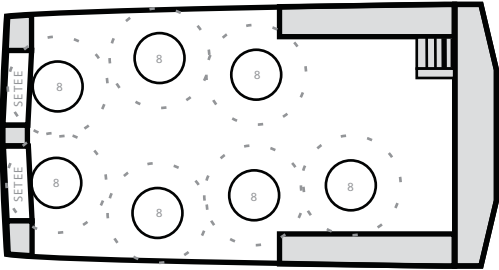

MOJO

Length: 100 feet • Seated Meals: 56 Guests
Buffet Meals: 90 Guests • Cocktails: 125 Guests

MAIN DECK

UPPER DECK