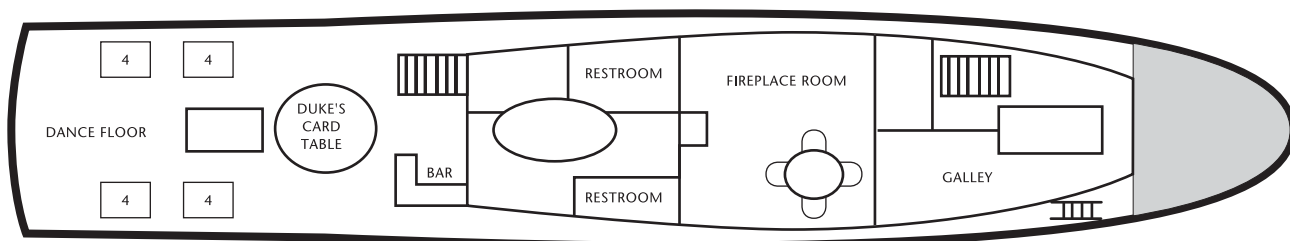

WILD GOOSE

Length: 136 feet • Seated Meals: 150 Guests
Buffet Meals: 150 Guests • Cocktails: 150 Guests

MAIN DECK

MIDDLE DECK

UPPER DECK