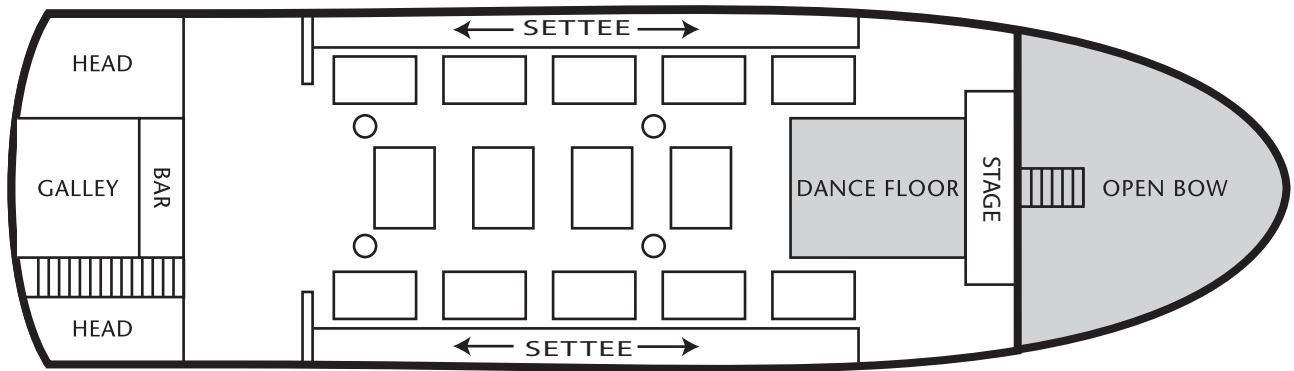

HORNBLOWER®
CRUISES & EVENTS

EMPRESS HORNBLOWER

Length: 100 feet • USCG: 500 Guests
Dining Capacity: 200 Guests • Cocktail Capacity: 280 Guests

MAIN DECK

UPPER DECK