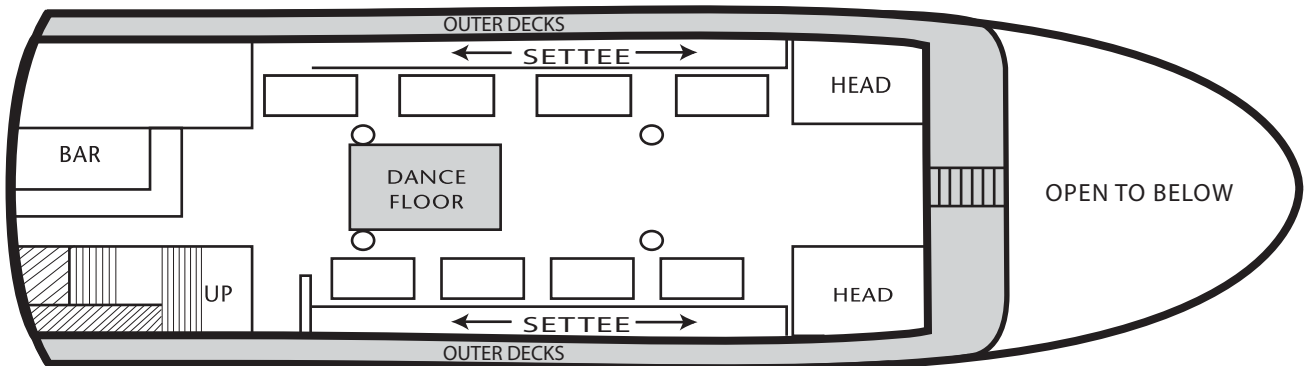

HORNBLOWER®
CRUISES & EVENTS

EMPRESS HORNBLOWER

Length: 100 feet • USCG: 500 Guests
Dining Capacity: 200 Guests • Cocktail Capacity: 280 Guests

MAIN DECK

UPPER DECK