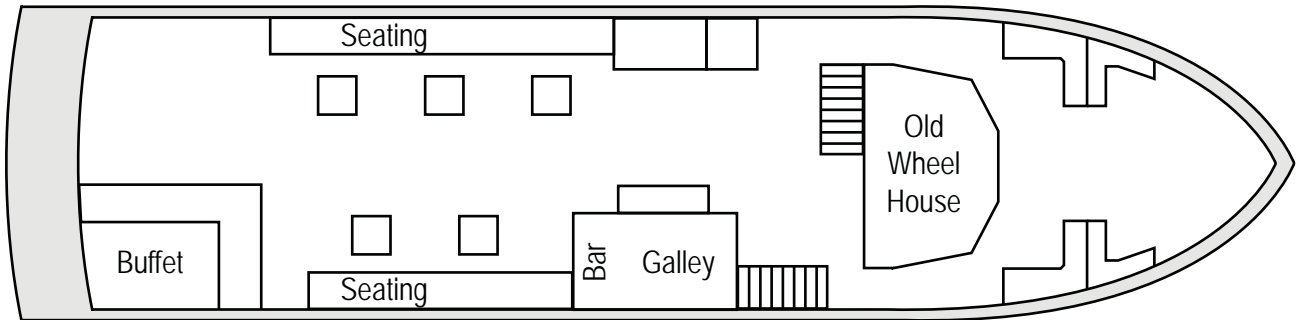

HORNBLOWER®
CRUISES & EVENTS

DREAM MAKER

Length: 90 feet • Seated Meals: 75 Guests
Buffet Meals: 90 Guests • Cocktails: 90 Guests

MAIN DECK

UPPER DECK