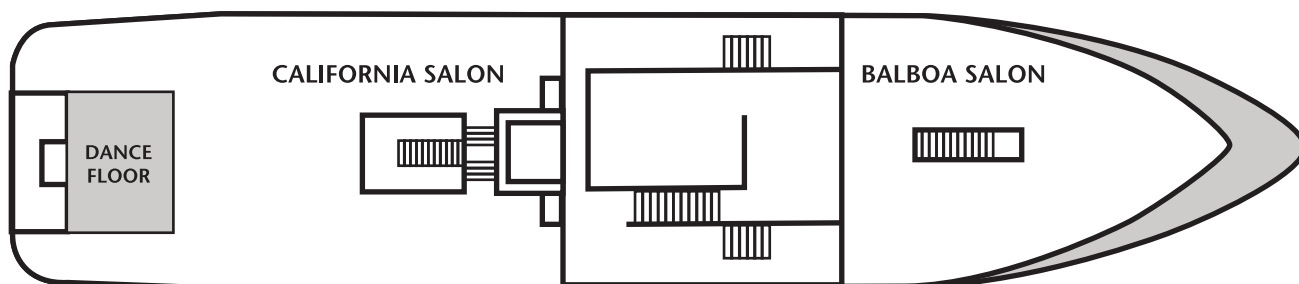

ADVENTURE HORNBLOWER

Length: 150 feet • Seated Meals: 400 Guests
Buffet Meals: 400 Guests • Cocktails: 600 Guests

MAIN DECK

MIDDLE DECK

UPPER DECK