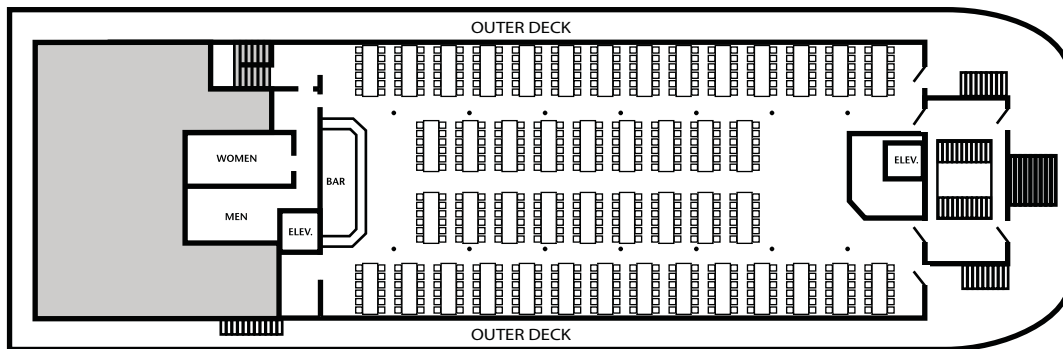

HORNBLOWER®
CRUISES & EVENTS

SAN FRANCISCO BELLE

Length: 292 feet • USCG: 2,200 Guests
Seated Meals: 1,620 Guests • Buffet Meals: 2,100 Guests • Cocktails: 2,200 Guests

GOLDEN GATE DECK

BAY DECK

MARINA DECK