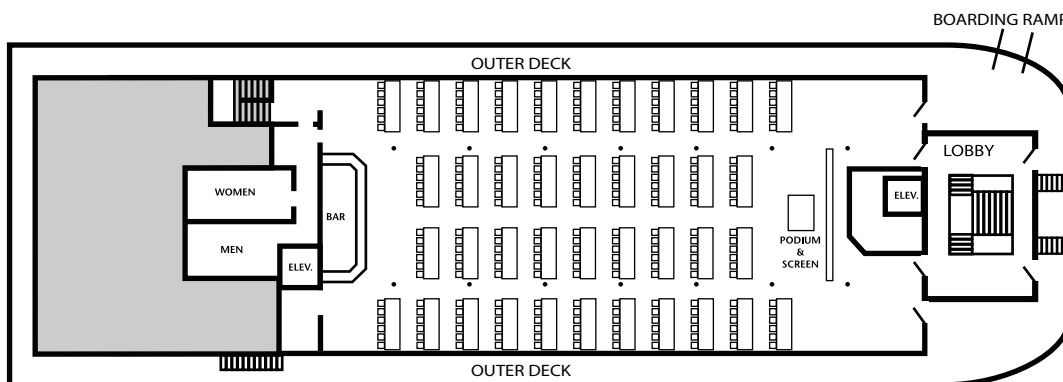

HORNBLOWER®
CRUISES & EVENTS

SAN FRANCISCO BELLE

Length: 292 feet • USCG: 2,200 Guests
Seated Meals: 1,620 Guests • Buffet Meals: 2,100 Guests • Cocktails: 2,200 Guests

GOLDEN GATE DECK

BAY DECK

MARINA DECK