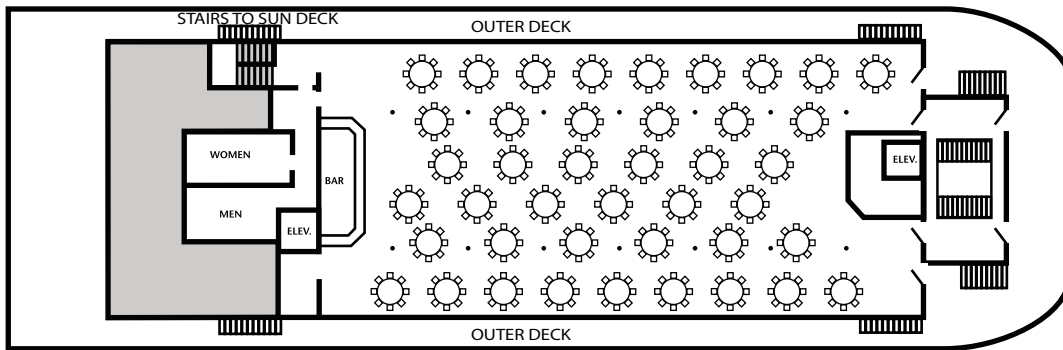

HORNBLOWER®
CRUISES & EVENTS

SAN FRANCISCO BELLE

Length: 292 feet • USCG: 2,200 Guests
Seated Meals: 1,620 Guests • Buffet Meals: 2,100 Guests • Cocktails: 2,200 Guests

GOLDEN GATE DECK

BAY DECK

MARINA DECK