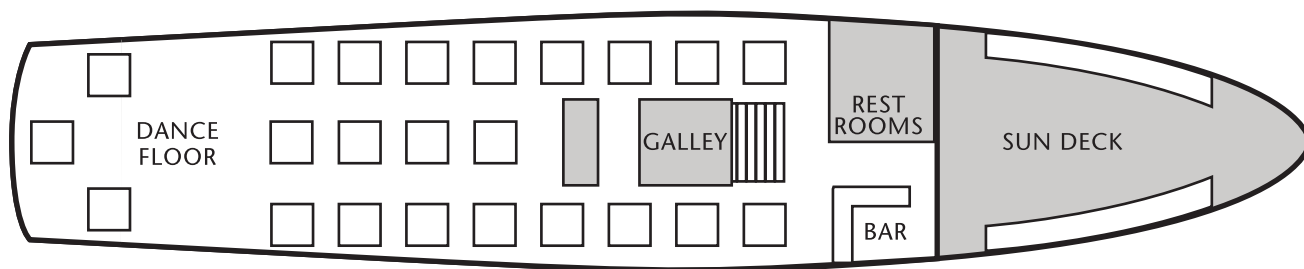

## PACIFIC HORNBLOWER

---

Length: 105 feet • USCG: 149 Guests

Seated Meals: 128 Guests • Buffet Meals: 158 Guests • Cocktails: 140 Guests

Note: Tables can be removed on the upper deck to create a dance area.

MAIN DECK

UPPER DECK