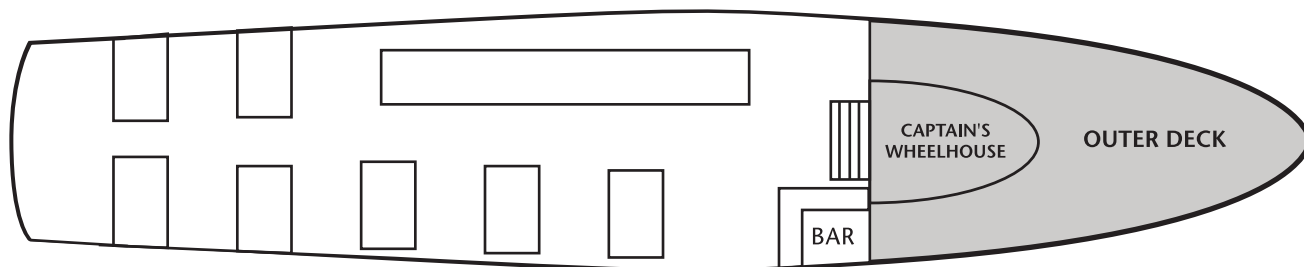

## PACIFIC HORNBLOWER

---

Length: 105 feet • USCG: 149 Guests

Seated Meals: 128 Guests • Buffet Meals: 158 Guests • Cocktails: 140 Guests

Note: Tables can be removed on the upper deck to create a dance area.

MAIN DECK

UPPER DECK