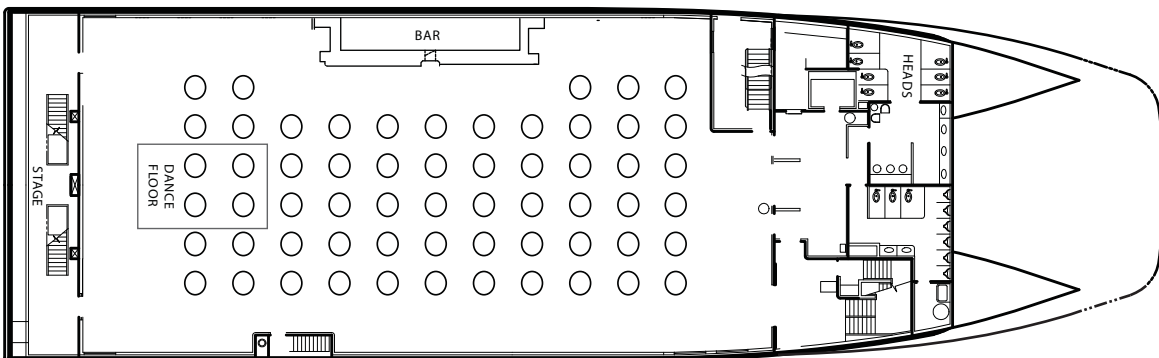

HORNBLOWER®
CRUISES & EVENTS

INSPIRATION HORNBLOWER

Length: 222 feet • USCG: 1,050 Guests
Dining Capacity: 1,000 Guests • Cocktail Capacity: 1,000 Guests

SUNDECK

MID DECK

MAIN DECK