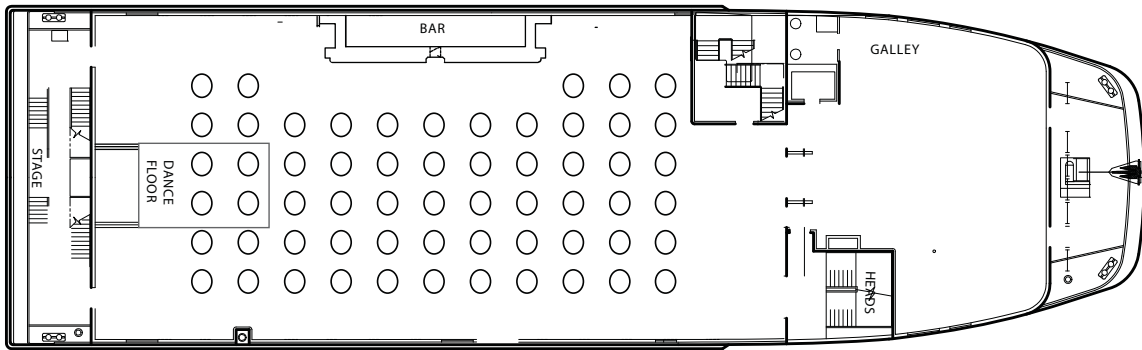

HORNBLOWER®
CRUISES & EVENTS

INSPIRATION HORNBLOWER

Length: 222 feet • USCG: 1,050 Guests
Dining Capacity: 1,000 Guests • Cocktail Capacity: 1,000 Guests

SUNDECK

MID DECK

MAIN DECK