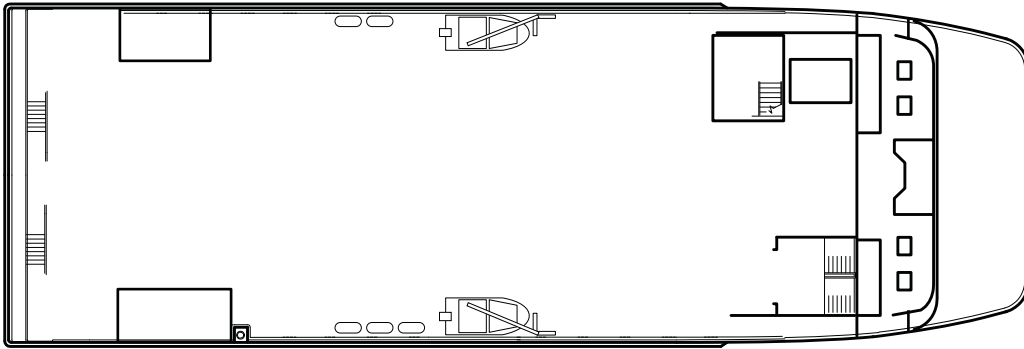

HORNBLOWER®
CRUISES & EVENTS

INSPIRATION HORNBLOWER

Length: 222 feet • USCG: 1,050 Guests
Dining Capacity: 1,000 Guests • Cocktail Capacity: 1,000 Guests

SUNDECK

MID DECK

MAIN DECK